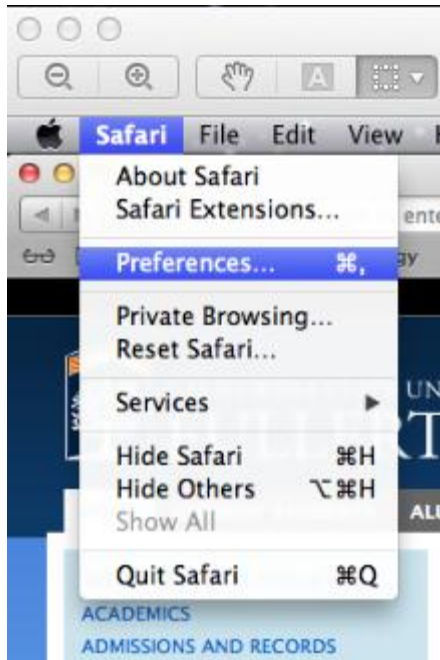

ENABLING SESSION COOKIES IN SAFARI

In order for ILLiad requests to work, session cookies must be enabled in your browser. Follow the steps below to enable session cookies.

1. Within Safari, click the "**Safari**" menu and choose "**Preferences.**"