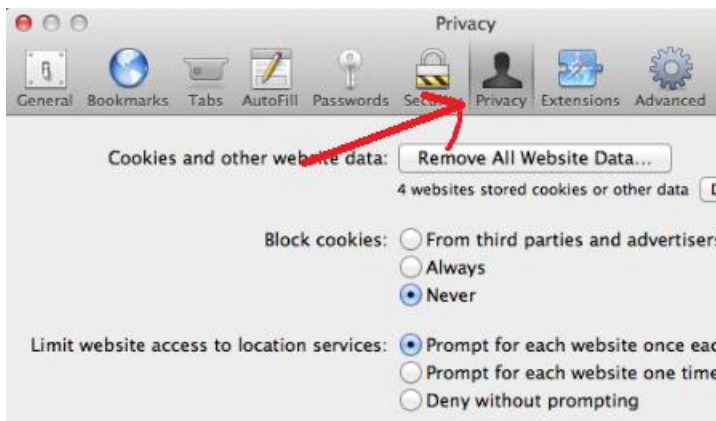

2. Next, click the icon labeled "**Privacy.**"